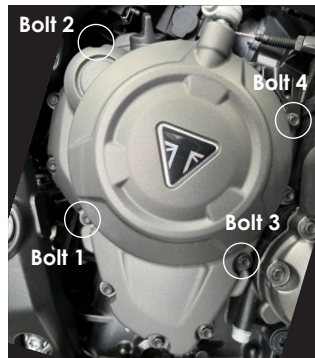

Note: Manufacturer advises to use thread lock on all bolts.

SECONDARY ALTERNATOR COVER - PART NO. EC-ST-1200-2021-1-GBR

- 1 Remove bolts 4, 3, 2, 1 *in that order* - as shown in **Fig.1** from stock OE Alternator cover.
- 2 Place the Secondary Alternator Cover over the stock cover and assemble 4 replacement bolts 1, 2, 3, 4 *in that order*.
- 3 Tighten bolts to a Torque of 10 Nm as per manufacturer's recommendations. **DO NOT OVERTIGHTEN.**

Fig.1

Fig.1

Bolt 1
SPB-5
M6X40HHF - 10Nm

Bolt 2
SPB-5
M6X40HHF - 10Nm

Bolt 3
SPB-5
M6X40HHF - 10Nm

Bolt 4
SPB-5
M6X40HHF - 10Nm

SECONDARY CLUTCH COVER PART NO. EC-ST-1200-2021-2-GBR

- 1 Remove bolts 4, 3, 2, 1 *in that order* - as shown in **Fig.1** from stock OE Clutch cover.
- 2 Place the Secondary Clutch Cover over the stock cover and assemble 4 replacement bolts 1, 2, 3, 4 *in that order*.
- 3 Tighten bolts to a Torque of 10 Nm as per manufacturer's recommendations. **DO NOT OVERTIGHTEN.**

Fig.1

Bolt 2
SPB-10
M6X50HHF - 10Nm

Bolt 4
SPB-5
M6X40HHF - 10Nm

Bolt 1
SPB-10
M6X50HHF - 10Nm

Bolt 3
SPB-5
M6X40HHF - 10Nm

SECONDARY PULSE COVER PART NO. EC-ST-1200-2021-3-GBR

- 1 Remove bolts 4, 3, 2, 1 *in that order* - as shown in **Fig.1** from stock OE Pulse cover.
- 2 Place the Secondary Pulse Cover over the stock cover and assemble 4 replacement bolts 1, 2, 3, 4 *in that order*.
- 3 Tighten bolts to a Torque of 10 Nm as per manufacturer's recommendations. **DO NOT OVERTIGHTEN.**