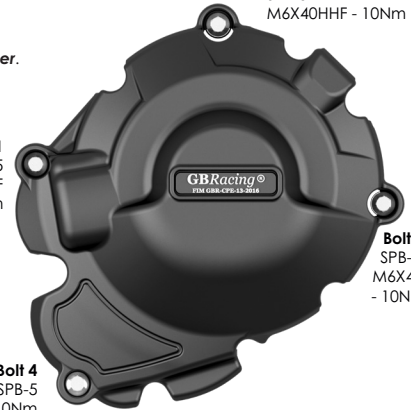

THIS SHEET INCLUDES FITTING INSTRUCTIONS FOR THE FOLLOWING PARTS:

Secondary Alternator Cover Part No. EC-ST-1200-2021-1-GBR / Secondary Clutch Cover Part No. EC-ST-1200-2021-2-GBR / Secondary Pulse Cover Part No. EC-ST-1200-2021-3-GBR

Note: Manufacturer advises to use thread lock on all bolts.

SECONDARY ALTERNATOR COVER - PART NO. EC-ST-1200-2021-1-GBR

- 1 Remove bolts 4, 3, 2, 1 *in that order* - as shown in **Fig.1** from stock OE Alternator cover.
- 2 Place the Secondary Alternator Cover over the stock cover and assemble 4 replacement bolts 1, 2, 3, 4 *in that order*.
- 3 Tighten bolts to a Torque of 10 Nm as per manufacturer's recommendations. **DO NOT OVERTIGHTEN.**

Fig.1

Fig.1

Bolt 1
SPB-5
M6X40HHF - 10Nm

Bolt 2
SPB-5
M6X40HHF - 10Nm

Bolt 3
SPB-5
M6X40HHF - 10Nm

Bolt 4
SPB-5
M6X40HHF - 10Nm

SECONDARY CLUTCH COVER PART NO. EC-ST-1200-2021-2-GBR

- 1 Remove bolts 4, 3, 2, 1 *in that order* - as shown in **Fig.1** from stock OE Clutch cover.
- 2 Place the Secondary Clutch Cover over the stock cover and assemble 4 replacement bolts 1, 2, 3, 4 *in that order*.
- 3 Tighten bolts to a Torque of 10 Nm as per manufacturer's recommendations. **DO NOT OVERTIGHTEN.**

Fig.1

Bolt 2
SPB-10
M6X50HHF - 10Nm

Bolt 4
SPB-5
M6X40HHF - 10Nm

Bolt 1
SPB-10
M6X50HHF - 10Nm

Bolt 3
SPB-5
M6X40HHF - 10Nm

SECONDARY PULSE COVER PART NO. EC-ST-1200-2021-3-GBR

- 1 Remove bolts 4, 3, 2, 1 *in that order* - as shown in **Fig.1** from stock OE Pulse cover.
- 2 Place the Secondary Pulse Cover over the stock cover and assemble 4 replacement bolts 1, 2, 3, 4 *in that order*.
- 3 Tighten bolts to a Torque of 10 Nm as per manufacturer's recommendations. **DO NOT OVERTIGHTEN.**