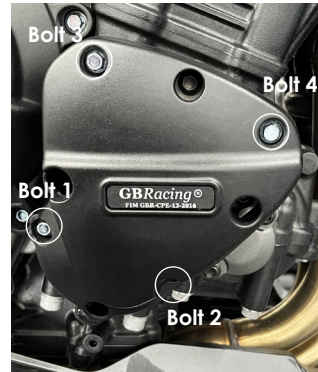

THIS SHEET INCLUDES FITTING INSTRUCTIONS FOR THE FOLLOWING PARTS:

Secondary Alternator Cover Part No. EC-ST-1200-2021-1-GBR / Secondary Clutch Cover Part No. EC-ST-1200-2021-2-GBR / Secondary Pulse Cover Part No. EC-ST-1200-2021-3-GBR

Note: Manufacturer advises to use thread lock on all bolts.

SECONDARY ALTERNATOR COVER - PART NO. EC-ST-1200-2021-1-GBR

1. 1 Remove bolts 4, 3, 2, 1 *in that order* - as shown in **Fig.1** from stock OE Alternator cover.
2. 2 Place the Secondary Alternator Cover over the stock cover and assemble 4 replacement bolts 1, 2, 3, 4 *in that order*.
3. 3 Tighten bolts to a Torque of 10 Nm as per manufacturer's recommendations. **DO NOT OVERTIGHTEN.**

Bolt 1
SPB-5
M6X40HHF - 10Nm

Bolt 2
SPB-5
M6X40HHF - 10Nm

Bolt 3
SPB-5
M6X40HHF - 10Nm

Bolt 4
SPB-5
M6X40HHF - 10Nm

SECONDARY CLUTCH COVER PART NO. EC-ST-1200-2021-2-GBR

1. 1 Remove bolts 4, 3, 2, 1 *in that order* - as shown in **Fig.1** from stock OE Clutch cover.
2. 2 Place the Secondary Clutch Cover over the stock cover and assemble 4 replacement bolts 1, 2, 3, 4 *in that order*.
3. 3 Tighten bolts to a Torque of 10 Nm as per manufacturer's recommendations. **DO NOT OVERTIGHTEN.**

Bolt 2
SPB-10
M6X50HHF - 10Nm

Bolt 4
SPB-5
M6X40HHF - 10Nm

Bolt 1
SPB-10
M6X50HHF - 10Nm

Bolt 3
SPB-5
M6X40HHF - 10Nm

SECONDARY PULSE COVER PART NO. EC-ST-1200-2021-3-GBR

1. 1 Remove bolts 4, 3, 2, 1 *in that order* - as shown in **Fig.1** from stock OE Pulse cover.
2. 2 Place the Secondary Pulse Cover over the stock cover and assemble 4 replacement bolts 1, 2, 3, 4 *in that order*.
3. 3 Tighten bolts to a Torque of 10 Nm as per manufacturer's recommendations. **DO NOT OVERTIGHTEN.**

Fig.1

Bolt 3
SPB-9
M6X40HHF - 10Nm

Bolt 4
SPB-9
M6X40HHF - 10Nm

Bolt 1
SPB-9
M6X40HHF - 10Nm

Bolt 2
SPB-9
M6X40HHF - 10Nm

Engine Cover Set: EC-ST-1200-2021-SET-GBR