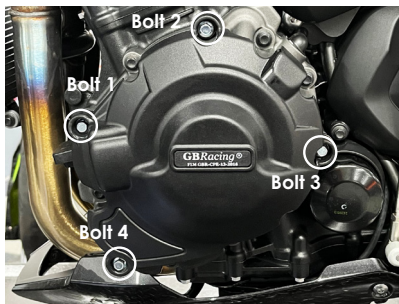

Note: Manufacturer advises to use thread lock on all bolts.

SECONDARY ALTERNATOR COVER - PART NO. EC-ST-1200-2021-1-GBR

- 1 Remove bolts 4, 3, 2, 1 *in that order* - as shown in **Fig.1** from stock OE Alternator cover.
- 2 Place the Secondary Alternator Cover over the stock cover and assemble 4 replacement bolts 1, 2, 3, 4 *in that order*.
- 3 Tighten bolts to a Torque of 10 Nm as per manufacturer's recommendations. **DO NOT OVERTIGHTEN.**

Fig.1

Fig.1

Bolt 1
SPB-5
M6X40HHF - 10Nm

Bolt 2
SPB-5
M6X40HHF - 10Nm

Bolt 3
SPB-5
M6X40HHF - 10Nm

Bolt 4
SPB-5
M6X40HHF - 10Nm

SECONDARY CLUTCH COVER PART NO. EC-ST-1200-2021-2-GBR

- 1 Remove bolts 4, 3, 2, 1 *in that order* - as shown in **Fig.1** from stock OE Clutch cover.
- 2 Place the Secondary Clutch Cover over the stock cover and assemble 4 replacement bolts 1, 2, 3, 4 *in that order*.
- 3 Tighten bolts to a Torque of 10 Nm as per manufacturer's recommendations. **DO NOT OVERTIGHTEN.**

Fig.1

Bolt 2
SPB-10
M6X50HHF - 10Nm

Bolt 4
SPB-5
M6X40HHF - 10Nm

Bolt 1
SPB-10
M6X50HHF - 10Nm

Bolt 3
SPB-5
M6X40HHF - 10Nm

SECONDARY PULSE COVER PART NO. EC-ST-1200-2021-3-GBR

- 1 Remove bolts 4, 3, 2, 1 *in that order* - as shown in **Fig.1** from stock OE Pulse cover.
- 2 Place the Secondary Pulse Cover over the stock cover and assemble 4 replacement bolts 1, 2, 3, 4 *in that order*.
- 3 Tighten bolts to a Torque of 10 Nm as per manufacturer's recommendations. **DO NOT OVERTIGHTEN.**