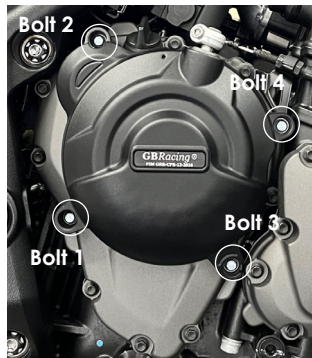

Note: Manufacturer advises to use thread lock on all bolts.

SECONDARY ALTERNATOR COVER - PART NO. EC-ST-1200-2021-1-GBR

- 1 Remove bolts 4, 3, 2, 1 *in that order* - as shown in **Fig.1** from stock OE Alternator cover.
- 2 Place the Secondary Alternator Cover over the stock cover and assemble 4 replacement bolts 1, 2, 3, 4 *in that order*.
- 3 Tighten bolts to a Torque of 10 Nm as per manufacturer's recommendations. **DO NOT OVERTIGHTEN.**

Fig.1

Fig.1

Bolt 1
SPB-5
M6X40HHF - 10Nm

Bolt 2
SPB-5
M6X40HHF - 10Nm

Bolt 3
SPB-5
M6X40HHF - 10Nm

Bolt 4
SPB-5
M6X40HHF - 10Nm

SECONDARY CLUTCH COVER PART NO. EC-ST-1200-2021-2-GBR

- 1 Remove bolts 4, 3, 2, 1 *in that order* - as shown in **Fig.1** from stock OE Clutch cover.
- 2 Place the Secondary Clutch Cover over the stock cover and assemble 4 replacement bolts 1, 2, 3, 4 *in that order*.
- 3 Tighten bolts to a Torque of 10 Nm as per manufacturer's recommendations. **DO NOT OVERTIGHTEN.**

Fig.1

Bolt 2
SPB-10
M6X50HHF - 10Nm

Bolt 4
SPB-5
M6X40HHF - 10Nm

Bolt 1
SPB-10
M6X50HHF - 10Nm

Bolt 3
SPB-5
M6X40HHF - 10Nm

SECONDARY PULSE COVER PART NO. EC-ST-1200-2021-3-GBR

- 1 Remove bolts 4, 3, 2, 1 *in that order* - as shown in **Fig.1** from stock OE Pulse cover.
- 2 Place the Secondary Pulse Cover over the stock cover and assemble 4 replacement bolts 1, 2, 3, 4 *in that order*.
- 3 Tighten bolts to a Torque of 10 Nm as per manufacturer's recommendations. **DO NOT OVERTIGHTEN.**