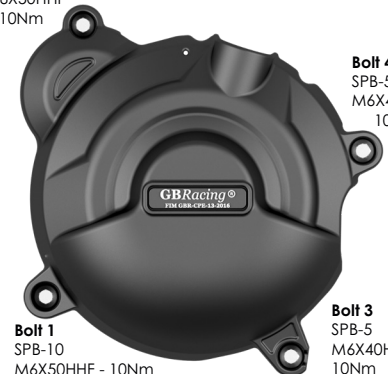

THIS SHEET INCLUDES FITTING INSTRUCTIONS FOR THE FOLLOWING PARTS:

Secondary Alternator Cover Part No. EC-ST-1200-2021-1-GBR / Secondary Clutch Cover Part No. EC-ST-1200-2021-2-GBR / Secondary Pulse Cover Part No. EC-ST-1200-2021-3-GBR

Note: Manufacturer advises to use thread lock on all bolts.

SECONDARY ALTERNATOR COVER - PART NO. EC-ST-1200-2021-1-GBR

- 1 Remove bolts 4, 3, 2, 1 *in that order* - as shown in **Fig.1** from stock OE Alternator cover.
- 2 Place the Secondary Alternator Cover over the stock cover and assemble 4 replacement bolts 1, 2, 3, 4 *in that order*.
- 3 Tighten bolts to a Torque of 10 Nm as per manufacturer's recommendations. **DO NOT OVERTIGHTEN.**

Fig.1

Fig.1

Bolt 1
SPB-5
M6X40HHF - 10Nm

Bolt 2
SPB-5
M6X40HHF - 10Nm

Bolt 3
SPB-5
M6X40HHF - 10Nm

Bolt 4
SPB-5
M6X40HHF - 10Nm

SECONDARY CLUTCH COVER PART NO. EC-ST-1200-2021-2-GBR

- 1 Remove bolts 4, 3, 2, 1 *in that order* - as shown in **Fig.1** from stock OE Clutch cover.
- 2 Place the Secondary Clutch Cover over the stock cover and assemble 4 replacement bolts 1, 2, 3, 4 *in that order*.
- 3 Tighten bolts to a Torque of 10 Nm as per manufacturer's recommendations. **DO NOT OVERTIGHTEN.**

Fig.1

Bolt 2
SPB-10
M6X50HHF - 10Nm

Bolt 4
SPB-5
M6X40HHF - 10Nm

Bolt 1
SPB-10
M6X50HHF - 10Nm

Bolt 3
SPB-5
M6X40HHF - 10Nm

SECONDARY PULSE COVER PART NO. EC-ST-1200-2021-3-GBR

- 1 Remove bolts 4, 3, 2, 1 *in that order* - as shown in **Fig.1** from stock OE Pulse cover.
- 2 Place the Secondary Pulse Cover over the stock cover and assemble 4 replacement bolts 1, 2, 3, 4 *in that order*.
- 3 Tighten bolts to a Torque of 10 Nm as per manufacturer's recommendations. **DO NOT OVERTIGHTEN.**