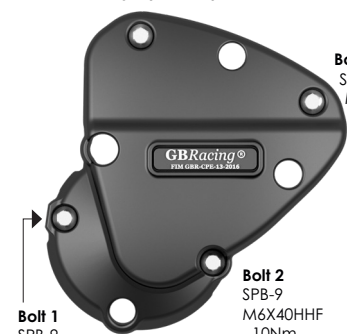

Note: Manufacturer advises to use thread lock on all bolts.

SECONDARY ALTERNATOR COVER - PART NO. EC-ST-1200-2021-1-GBR

- 1 Remove bolts 4, 3, 2, 1 *in that order* - as shown in **Fig.1** from stock OE Alternator cover.
- 2 Place the Secondary Alternator Cover over the stock cover and assemble 4 replacement bolts 1, 2, 3, 4 *in that order*.
- 3 Tighten bolts to a Torque of 10 Nm as per manufacturer's recommendations. **DO NOT OVERTIGHTEN.**

Fig.1

Fig.1

Bolt 1
SPB-5
M6X40HHF - 10Nm

Bolt 2
SPB-5
M6X40HHF - 10Nm

Bolt 3
SPB-5
M6X40HHF - 10Nm

Bolt 4
SPB-5
M6X40HHF - 10Nm

SECONDARY CLUTCH COVER PART NO. EC-ST-1200-2021-2-GBR

- 1 Remove bolts 4, 3, 2, 1 *in that order* - as shown in **Fig.1** from stock OE Clutch cover.
- 2 Place the Secondary Clutch Cover over the stock cover and assemble 4 replacement bolts 1, 2, 3, 4 *in that order*.
- 3 Tighten bolts to a Torque of 10 Nm as per manufacturer's recommendations. **DO NOT OVERTIGHTEN.**

Fig.1

Bolt 2
SPB-10
M6X50HHF - 10Nm

Bolt 4
SPB-5
M6X40HHF - 10Nm

Bolt 1
SPB-10
M6X50HHF - 10Nm

Bolt 3
SPB-5
M6X40HHF - 10Nm

SECONDARY PULSE COVER PART NO. EC-ST-1200-2021-3-GBR

- 1 Remove bolts 4, 3, 2, 1 *in that order* - as shown in **Fig.1** from stock OE Pulse cover.
- 2 Place the Secondary Pulse Cover over the stock cover and assemble 4 replacement bolts 1, 2, 3, 4 *in that order*.
- 3 Tighten bolts to a Torque of 10 Nm as per manufacturer's recommendations. **DO NOT OVERTIGHTEN.**

Fig.1

Bolt 3
SPB-9
M6X40HHF - 10Nm

Bolt 4
SPB-9
M6X40HHF - 10Nm

Bolt 1
SPB-9
M6X40HHF - 10Nm

Bolt 2
SPB-9
M6X40HHF - 10Nm

Engine Cover Set: EC-ST-1200-2021-SET-GBR

EC-ST-1200-2021-1-GBR, EC-ST-1200-2021-2-GBR, EC-ST-1200-2021-3-GBR