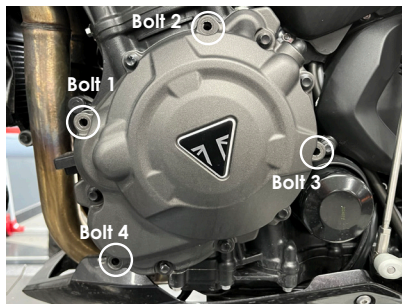

Note: Manufacturer advises to use thread lock on all bolts.

SECONDARY ALTERNATOR COVER - PART NO. EC-ST-1200-2021-1-GBR

- 1 Remove bolts 4, 3, 2, 1 *in that order* - as shown in **Fig.1** from stock OE Alternator cover.
- 2 Place the Secondary Alternator Cover over the stock cover and assemble 4 replacement bolts 1, 2, 3, 4 *in that order*.
- 3 Tighten bolts to a Torque of 10 Nm as per manufacturer's recommendations. **DO NOT OVERTIGHTEN.**

Fig.1

Fig.1

Bolt 1
SPB-5
M6X40HHF - 10Nm

Bolt 2
SPB-5
M6X40HHF - 10Nm

Bolt 3
SPB-5
M6X40HHF - 10Nm

Bolt 4
SPB-5
M6X40HHF - 10Nm

SECONDARY CLUTCH COVER PART NO. EC-ST-1200-2021-2-GBR

- 1 Remove bolts 4, 3, 2, 1 *in that order* - as shown in **Fig.1** from stock OE Clutch cover.
- 2 Place the Secondary Clutch Cover over the stock cover and assemble 4 replacement bolts 1, 2, 3, 4 *in that order*.
- 3 Tighten bolts to a Torque of 10 Nm as per manufacturer's recommendations. **DO NOT OVERTIGHTEN.**

Fig.1

Bolt 2
SPB-10
M6X50HHF - 10Nm

Bolt 4
SPB-5
M6X40HHF - 10Nm

Bolt 1
SPB-10
M6X50HHF - 10Nm

Bolt 3
SPB-5
M6X40HHF - 10Nm

SECONDARY PULSE COVER PART NO. EC-ST-1200-2021-3-GBR

- 1 Remove bolts 4, 3, 2, 1 *in that order* - as shown in **Fig.1** from stock OE Pulse cover.
- 2 Place the Secondary Pulse Cover over the stock cover and assemble 4 replacement bolts 1, 2, 3, 4 *in that order*.
- 3 Tighten bolts to a Torque of 10 Nm as per manufacturer's recommendations. **DO NOT OVERTIGHTEN.**