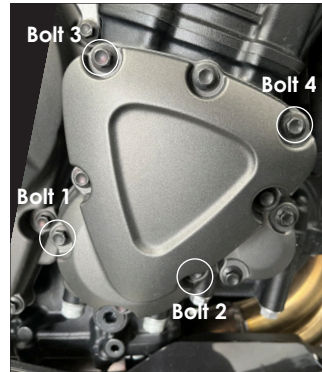

THIS SHEET INCLUDES FITTING INSTRUCTIONS FOR THE FOLLOWING PARTS:

Secondary Alternator Cover Part No. EC-ST-1200-2021-1-GBR / Secondary Clutch Cover Part No. EC-ST-1200-2021-2-GBR / Secondary Pulse Cover Part No. EC-ST-1200-2021-3-GBR

Note: Manufacturer advises to use thread lock on all bolts.

SECONDARY ALTERNATOR COVER - PART NO. EC-ST-1200-2021-1-GBR

1. 1 Remove bolts 4, 3, 2, 1 *in that order* - as shown in **Fig.1** from stock OE Alternator cover.
2. 2 Place the Secondary Alternator Cover over the stock cover and assemble 4 replacement bolts 1, 2, 3, 4 *in that order*.
3. 3 Tighten bolts to a Torque of 10 Nm as per manufacturer's recommendations. **DO NOT OVERTIGHTEN.**

Bolt 1
SPB-5
M6X40HHF - 10Nm

Bolt 2
SPB-5
M6X40HHF - 10Nm

Bolt 3
SPB-5
M6X40HHF - 10Nm

Bolt 4
SPB-5
M6X40HHF - 10Nm

SECONDARY CLUTCH COVER PART NO. EC-ST-1200-2021-2-GBR

1. 1 Remove bolts 4, 3, 2, 1 *in that order* - as shown in **Fig.1** from stock OE Clutch cover.
2. 2 Place the Secondary Clutch Cover over the stock cover and assemble 4 replacement bolts 1, 2, 3, 4 *in that order*.
3. 3 Tighten bolts to a Torque of 10 Nm as per manufacturer's recommendations. **DO NOT OVERTIGHTEN.**

Bolt 2
SPB-10
M6X50HHF - 10Nm

Bolt 4
SPB-5
M6X40HHF - 10Nm

Bolt 1
SPB-10
M6X50HHF - 10Nm

Bolt 3
SPB-5
M6X40HHF - 10Nm

SECONDARY PULSE COVER PART NO. EC-ST-1200-2021-3-GBR

1. 1 Remove bolts 4, 3, 2, 1 *in that order* - as shown in **Fig.1** from stock OE Pulse cover.
2. 2 Place the Secondary Pulse Cover over the stock cover and assemble 4 replacement bolts 1, 2, 3, 4 *in that order*.
3. 3 Tighten bolts to a Torque of 10 Nm as per manufacturer's recommendations. **DO NOT OVERTIGHTEN.**

Fig.1

Bolt 3
SPB-9
M6X40HHF - 10Nm

Bolt 4
SPB-9
M6X40HHF - 10Nm

Bolt 1
SPB-9
M6X40HHF - 10Nm

Bolt 2
SPB-9
M6X40HHF - 10Nm

Engine Cover Set: EC-ST-1200-2021-SET-GBR