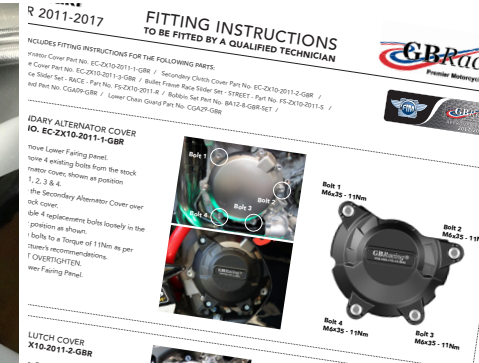

FITTING INSTRUCTIONS

GBRacing® products include fitting instructions and replacement bolts in each bag or box.